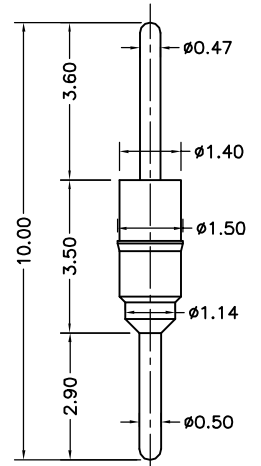

Adapter Terminals

PART NO	Type
Q2A-AXX0613	A

PART NO	Type
Q2A-AXX0820	A

PART NO	Type
Q2A-AXX0760	A

PART NO	Type
Q2A-CXX1000	A

PART NO	Type
Q2A-CXX1210	A

PART NO	Type
Q2A-DXX0730	A

PART NO	Type
Q2A-DXX0840	A

PART NO	Type
Q2A-DXX0980	A

PART NO	Type
Q2A-DXX1000	A

PART NO	Type
Q2A-DXX1120	A

PART NO	Type
Q2A-DXX1196	A

PART NO	Type
Q2A-DXX1200	A